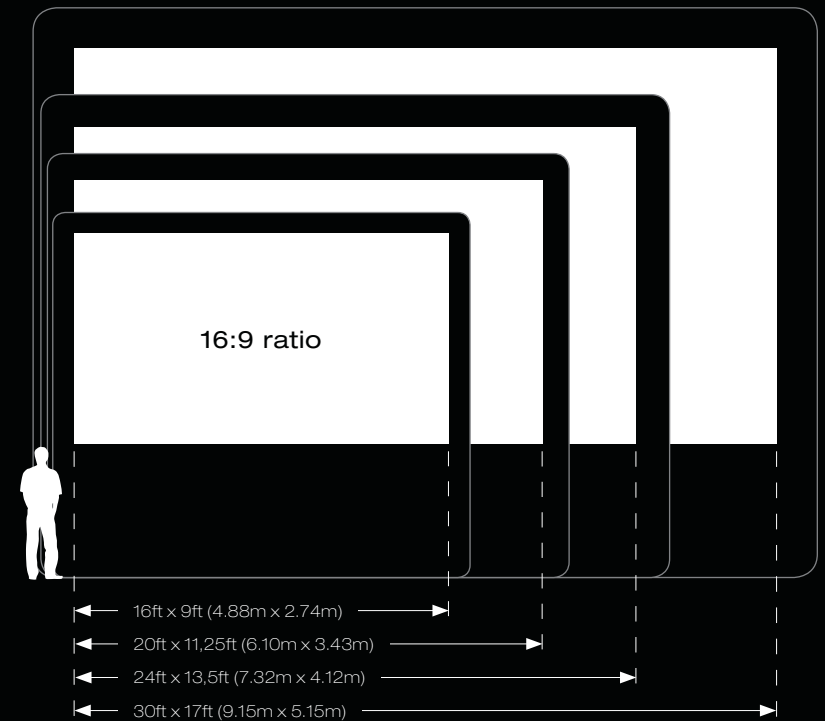

## SCREEN SIZES

### 16:9 ratio

16ft x 9ft	(4.88m x 2.74m)
20ft x 11.25ft	(6.10m x 3.43m)
24ft x 13.5ft	(7.32m x 4.12m)
30ft x 17ft	(9.15m x 5.15m)

### 2:1 ratio

40ft x 20ft	(12m x 6m)
46ft x 23ft	(14m x 7m)
52ft x 26ft	(16m x 8m)
60ft x 30ft	(18m x 9m)
66ft x 33ft	(20m x 10m)
80ft x 40ft	(24m x 12m)

Individual sizes and ratios upon request

- ← 40ft x 20ft (12m x 6m)
- ← 46ft x 23ft (14m x 7m)
- ← 52ft x 26ft (16m x 8m)
- ← 60ft x 30ft (18m x 9m)
- ← 66ft x 33ft (20m x 10m)
- ← 80ft x 40ft (24m x 12m)